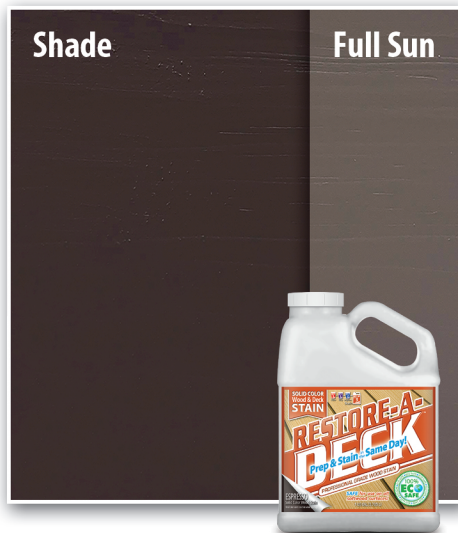

RESTORE-A-DECK™

PROFESSIONAL GRADE WOOD STAIN

Prep & Stain in the Same Day!

Advanced Pre-Mixed, Water-Based Solid Color Wood & Deck Stain designed to protect against water, fungi, and UV radiation on exterior wood surfaces.

BROWN OAK Solid Stain

ESPRESSO Solid Stain

CLASSIC WHITE Solid Stain

COASTAL GRAY Solid Stain

CYPRESS Solid Stain

DESERT TAUPE Solid Stain

Restore-A-Deck™ products are proudly **MADE IN THE USA.**

USA **866.856.DECK** (3325) / Canada **248.858.8900** / www.Restore-A-Deck.com