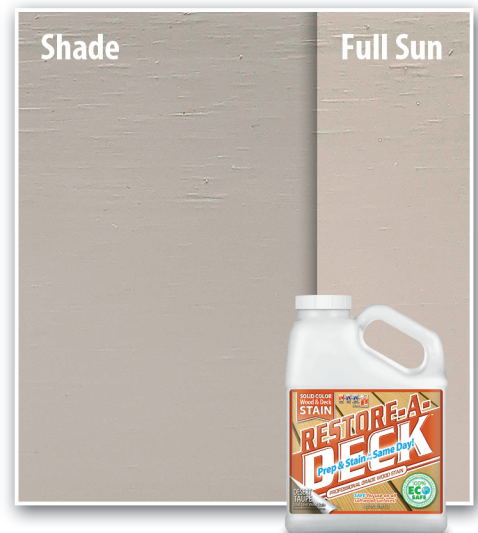

RESTORE-A-DECK™

PROFESSIONAL GRADE WOOD STAIN

Prep & Stain in the Same Day!

Advanced Pre-Mixed, Water-Based Solid Color Wood & Deck Stain designed to protect against water, fungi, and UV radiation on exterior wood surfaces.

BROWN OAK Solid Stain

ESPRESSO Solid Stain

CLASSIC WHITE Solid Stain

COASTAL GRAY Solid Stain

CYPRESS Solid Stain

DESERT TAUPE Solid Stain

Restore-A-Deck™ products are proudly **MADE IN THE USA.**

USA **866.856.DECK** (3325) / Canada **248.858.8900** / www.Restore-A-Deck.com